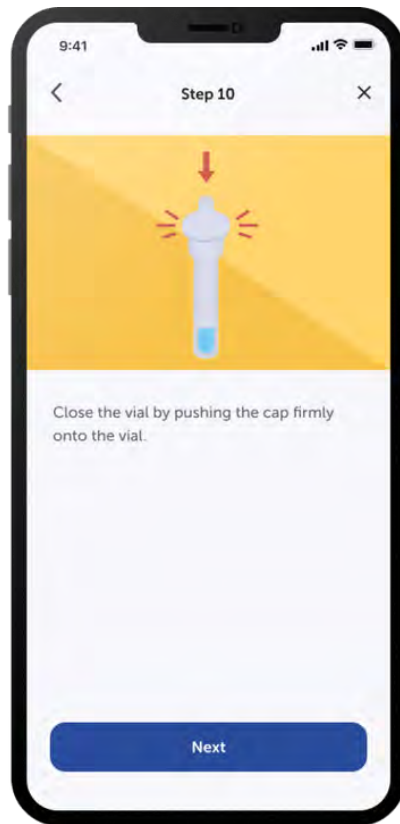

On/Go For My Business

Follow step-by-step instructions for the On/Go COVID-19 Self-Test

- Provide best-in-class detection with market-leading On/Go COVID-19 tests
- User -friendly instructional video and step-by-step instructions guides test takers through the entire testing procedure
- Rapid results at 10 minutes ensures a quick, easy experience

on/go™